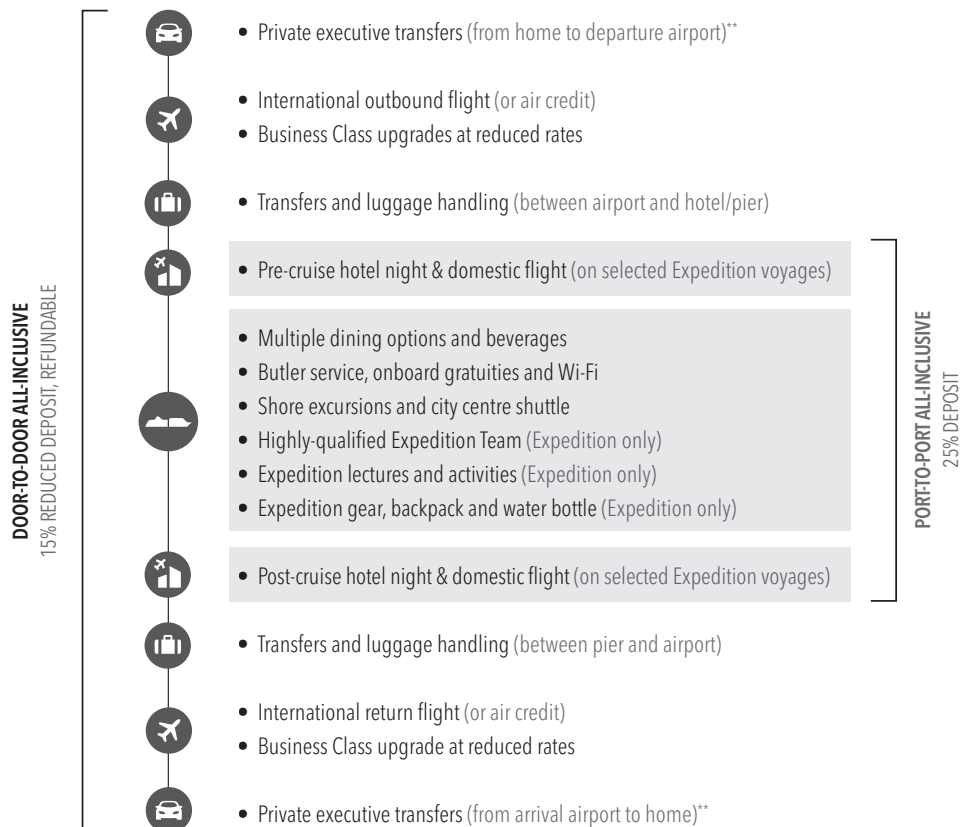

**Applicable for distances of up to 50 miles (80 km). For longer distances, special tariffs apply. Service may not be available in all cities.